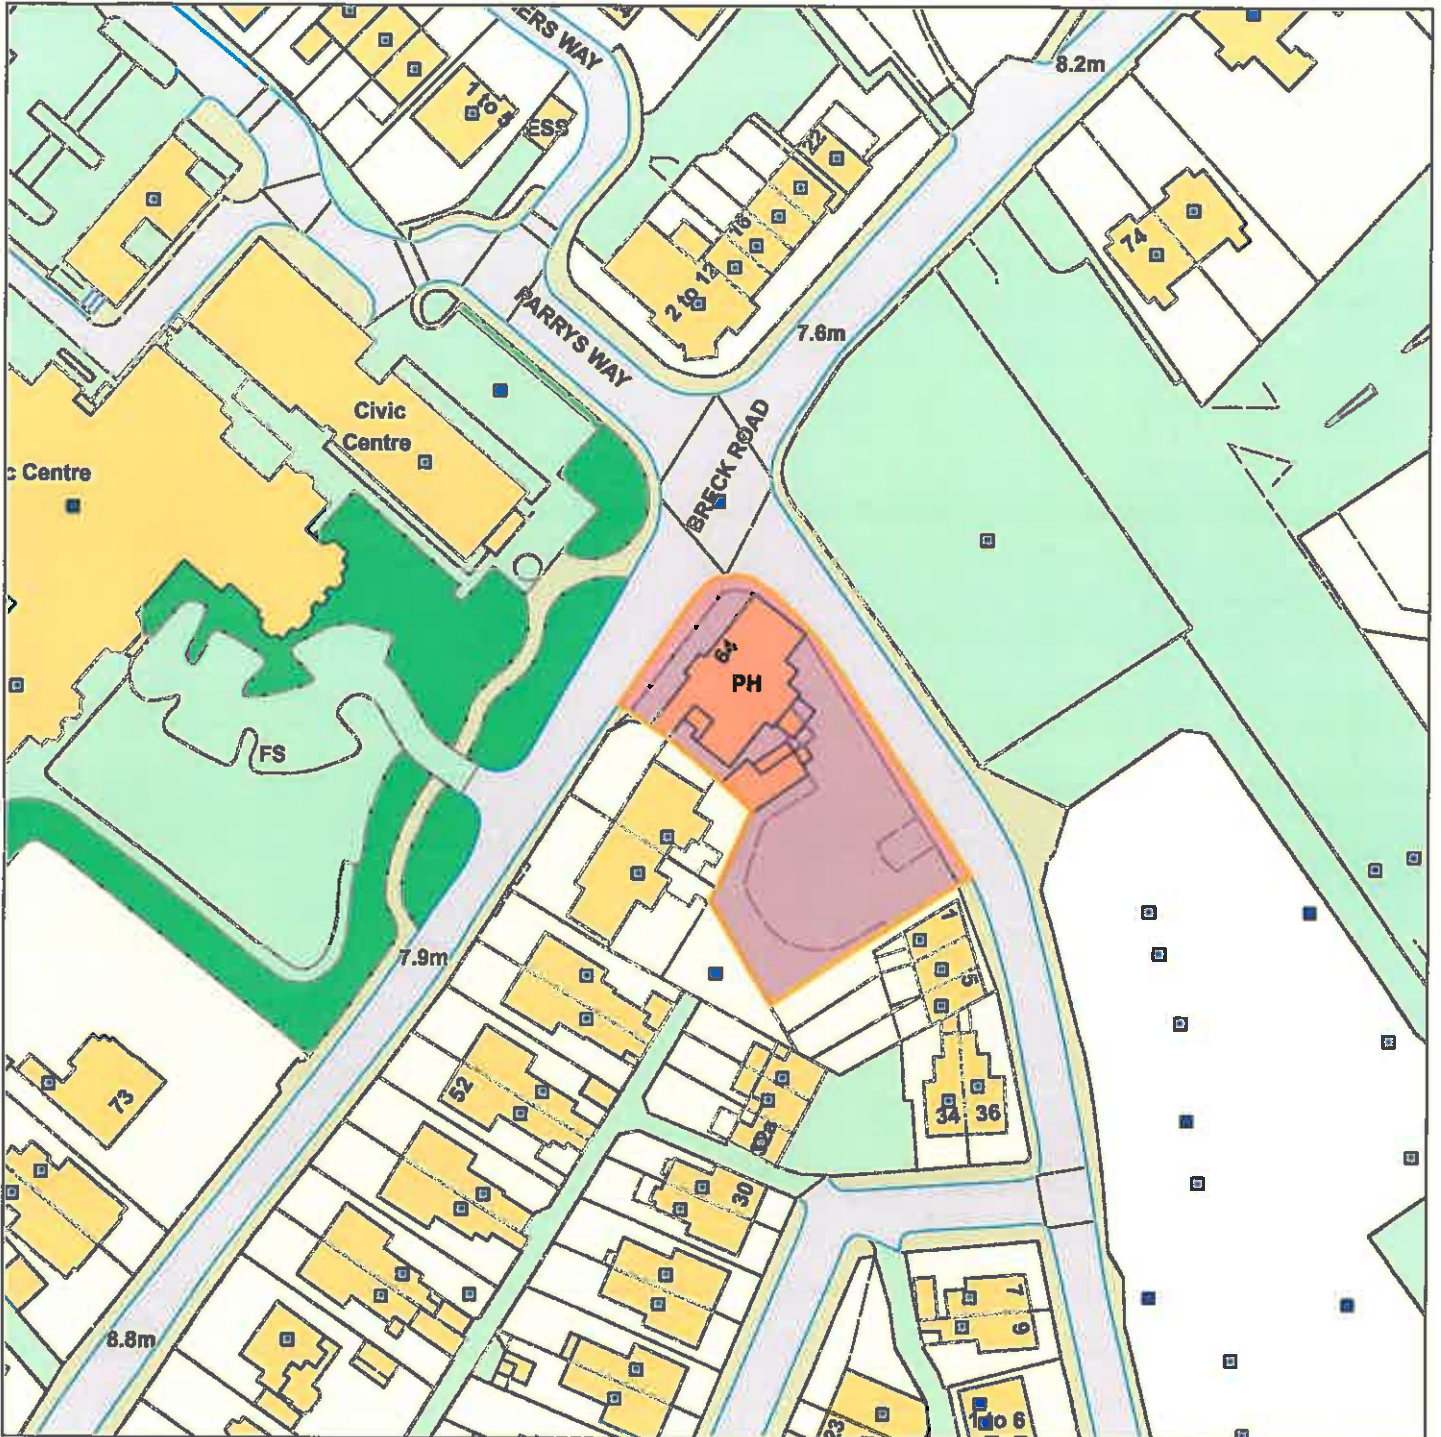

Planning Committee

Land at corner of Breck Road and Station Road Poulton

Scale : 1:1036

Reproduced from the Ordnance Survey map with the permission of the Controller of Her Majesty's Stationery Office © Crown Copyright 2012.

Unauthorised reproduction infringes Crown Copyright and may lead to prosecution or civil proceedings.

Organisation	Wyre Council
Department	Planning Department
Comments	Item 2
Date	23 January 2019
SLA Number	100018720